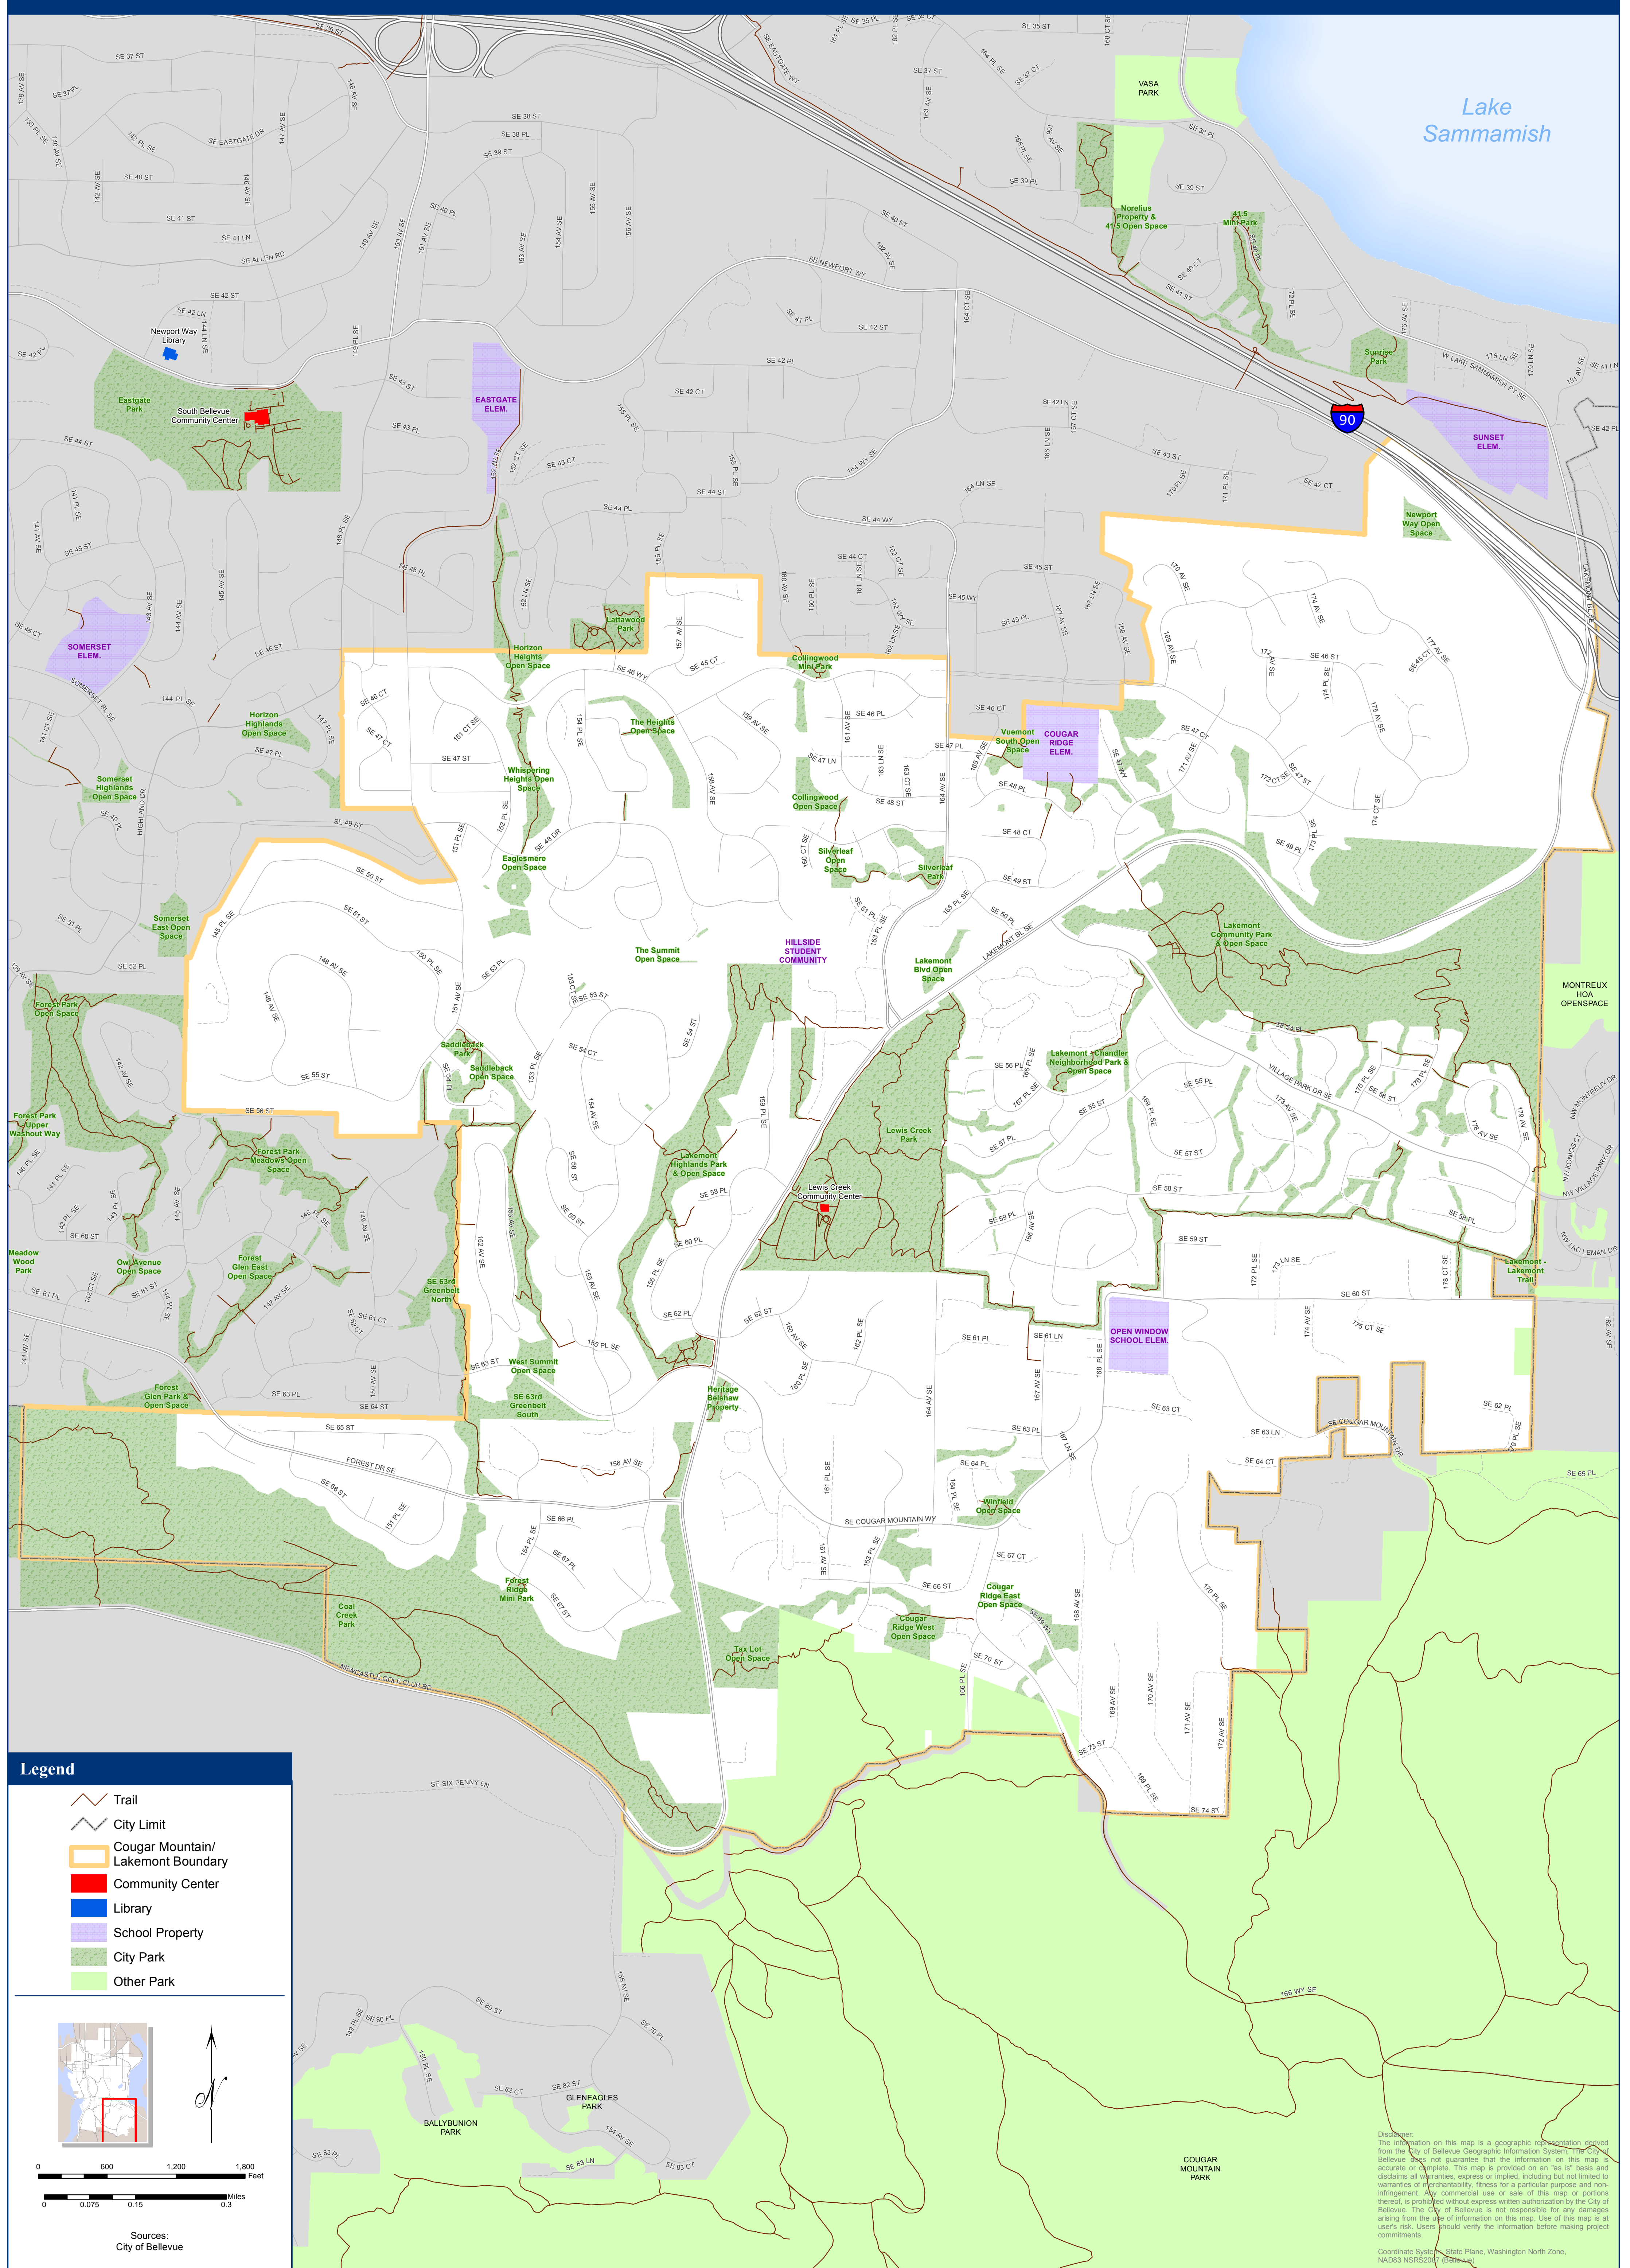

Cougar Mountain/Lakemont Neighborhood Area

Legend

- Trail
- City Limit
- Cougar Mountain/Lakemont Boundary
- Community Center
- Library
- School Property
- City Park
- Other Park

Sources:
City of Bellevue

0 600 1,200 1,800 Feet
0 0.075 0.15 0.3 Miles